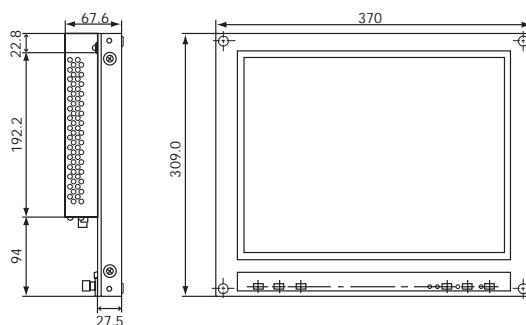

■ Flexible Installation

The LM-15G offers a wide range of installation options. It comes standard with its own desk stand. Its 7U height makes for neat and easy rack mounting. The display has four VESA standard 100 mm pitch mounting holes on the rear panel and four through-holes at the corners of the monitor cabinet for even greater flexibility.

Specifications

Type	LCD video monitor
Color system	NTSC and PAL
LCD panel Size	15" (304 mm x 228 mm)
Type	TFT
Pixels	1024 x 768
Luminance	250 cd/m ²
Viewing angle (Typical)	U: 55° D: 45° Horizontal: 130°
No. of display colors	16,770,000
Power requirements	100V/240V, 50Hz/60Hz
Power consumption	35W
Input terminals	
Video	BNC x 2, bridged
PC	D-sub 15-pin
Input signal	
Video	NTSC, PAL, B/W, manual select
PC	fh: 31kHz/160kHz fv: 56Hz/175Hz
Supported range of resolutions	VGA through XGA
Audio terminals	—
Remote control (contact closure type)	16:9/4:3 aspect ratio select Input select: Video A / Video B
Cabinet material	Metal
Mounting hole	VESA 100 mm pitch (rear panel)
Dimensions (W x H x D)	370 x 309 x 67.6 mm (without stand)
Weight	3.7 kg (without stand)
Provided accessories	Power cable and stand unit (metal)

Front Panel

Rear Panel

Dimensions

Unit : mm

JVC

DISTRIBUTED BY