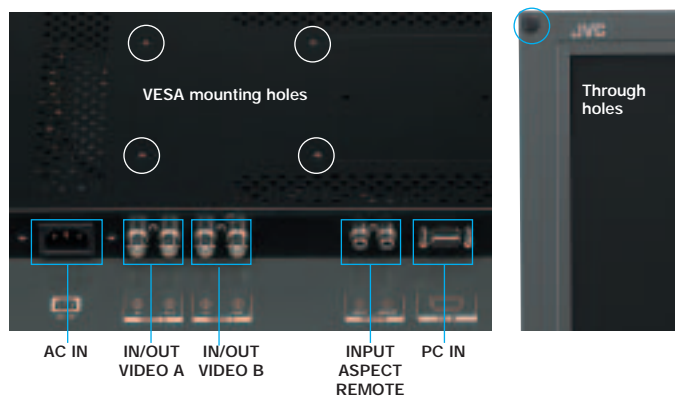

■ Universal Mains Input

No need for adapters—with its automatic universal mains input function the LM-15G can be connected to either 100V or 240V (50Hz/60Hz) power supplies.

■ Video and PC Inputs (XGA)

The LM-15G comes with two standard composite input terminals (2-channel BNC), each with a bridged input. It can also be connected directly to a PC through a 15-pin input terminal to display VGA, SVGA and XGA resolution images at 1024 x 768 pixel resolution.

■ Tough, Durable Design

A tough, yet elegant metal cabinet ensures the LM-15G has the rugged durability needed for professional applications in demanding environments, and for use in the field.

■ Selectable Aspect Ratio with Remote Function

The LM-15G displays images with aspect ratios of 4:3 or 16:9, which are easily selectable and can be switched by an on-screen menu or by an external remote.

■ Multi-Standard Compatibility

Featuring a built-in auto-detection function, the LM-15G automatically detects the input signal as PAL or NTSC and switches itself accordingly.

■ Flexible Installation

The LM-15G offers a wide range of installation options. It comes standard with its own desk stand. Its 7U height makes for neat and easy rack mounting. The display has four VESA standard 100 mm pitch mounting holes on the rear panel and four through-holes at the corners of the monitor cabinet for even greater flexibility.